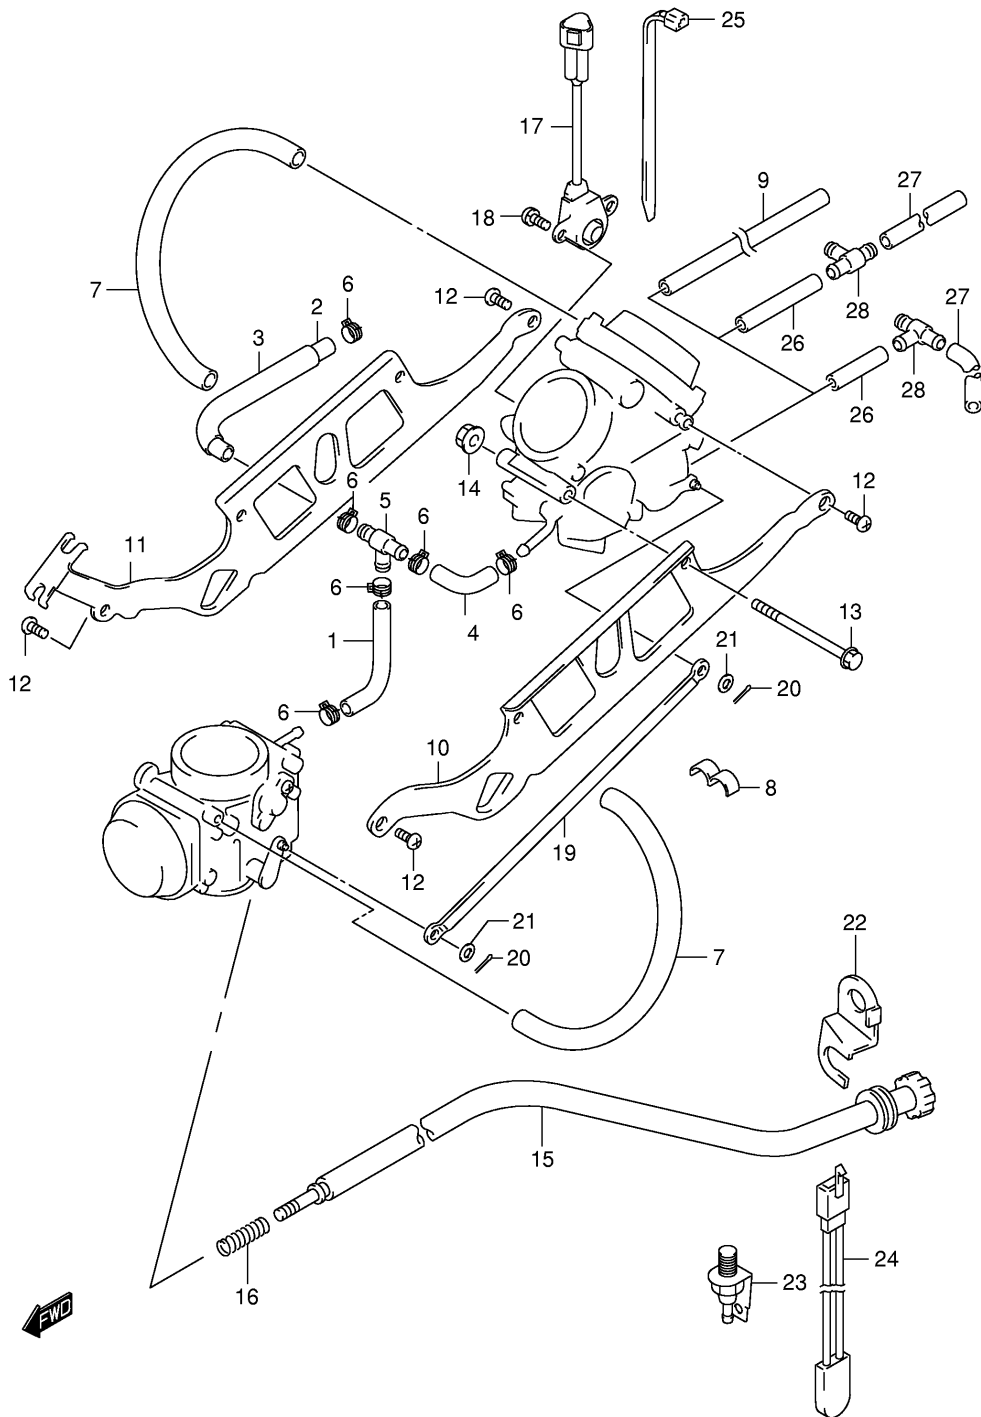

Ref No	Part No	Description
1	13684-48B10	Hose
2	13684-19F00	Hose (5.3x10.5x125)
3	13684-19F10	Hose (11x15x90)
4	13684-19F20	Hose (5.3x10.5)
5	13685-48B00	Nipple
6	13671-19F00	Clip
7	13686-19F00	Hose (7x11x250)
8	13671-19F10	Clip
9	09352-50903-600	Hose (5x9x600)
10	13482-20F00	Plate
11	13447-20F00	Plate
12	13602-05109	Screw
13	13612-19F00	Bolt
14	13324-19F00	Nut
15	13267-19F00	Adjust Screw Assy
16	13271-33C00	Spring
17	13580-19F00	Sensor Assy
18	13602-19B50	Screw
19	13553-19F00	Lever Assy
20	13563-19F00	Pin
21	13615-45010	Washer
22	13279-19F00	Plate, Idle Adjust
23	13650-25E01	Heater Assy, Carburetor
24	13655-25E00	Thermo Switch, Heater
25	09407-18402	Clamp, Thermo Switch
26	13683-10D20	Hose (5x9x60)
26	13684-20F30	Hose (5x9x40)
27	09352-50901-600	Hose (5x9x600)
28	13685-48B00	Nipple